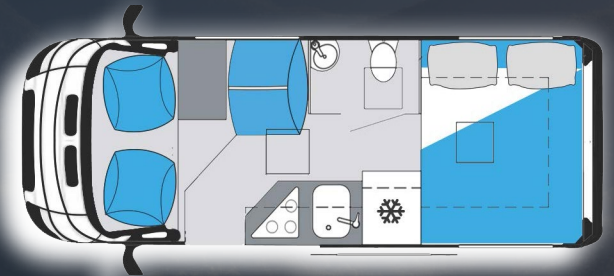

Options and Pricing

E2S LWB \$146,990

E2S XLWB \$149,990

E4S XLWB \$154,990

- Custom colour options are available upon ordering
- Lithium battery system upgrade 200Ah - \$2,190
- Fiamma ® Turbo vent roof hatch - \$990
- Sirocco ® fan - \$399
- Paint and fabric protection - \$2,850
- Genuine leather rear only - \$2,200
- Additional solar panel - \$1,290
- Solar input, Anderson or 12V socket - \$380
- Tow bar & electrics - \$2,190
- Custom rear mattress E2S - \$1390

- Additional table mount - \$395
- Alloy nudge bar black or polished alloy - \$2,190
- Alloy black bull bar \$3,990 inbuilt LED fog lights \$4,450
- Front ALKO ® heavy duty suspension uplift - \$2,190
- LED driving light bar - \$990
- Side heavy gauge screen door - \$890
- Rear heavy gauge screen door - \$890
- Diesel cooking, hot water and heating (Removes all LPG appliances from motorhome) - TBA
- Outside hot and cold shower - \$990