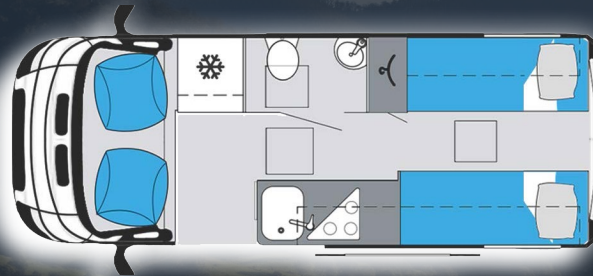

Options and Pricing

E2S LWB \$146,990

E2S XLWB \$149,990

E4S XLWB \$154,990

- Custom colour options are available upon ordering
- Lithium battery system upgrade 200Ah - \$2,190
- Fiamma ® Turbo vent roof hatch - \$990
- Sirocco ® fan - \$399
- Paint and fabric protection - \$2,850
- Genuine leather rear only - \$2,200
- Additional solar panel - \$1,290
- Solar input, Anderson or 12V socket - \$380
- Tow bar & electrics - \$2,190
- Custom rear mattress E2S - \$1390

- Additional table mount - \$395
- Alloy nudge bar black or polished alloy - \$2,190
- Alloy black bull bar \$3,990 inbuilt LED fog lights \$4,450
- Front ALKO ® heavy duty suspension uplift - \$2,190
- LED driving light bar - \$990
- Side heavy gauge screen door - \$890
- Rear heavy gauge screen door - \$890
- Diesel cooking, hot water and heating (Removes all LPG appliances from motorhome) - TBA
- Outside hot and cold shower - \$990