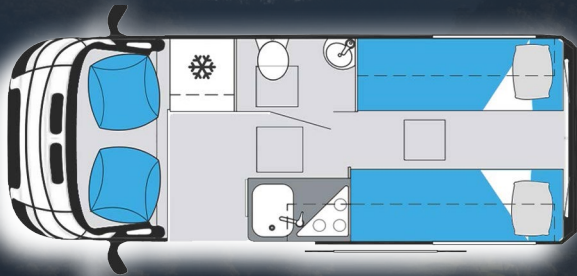

Options and Pricing

E2S LWB \$146,990

E2S XLWB \$149,990

E4S XLWB \$154,990

- Custom colour options are available upon ordering
- Lithium battery system upgrade 200Ah - \$2,190
- Fiamma ® Turbo vent roof hatch - \$990
- Sirocco ® fan - \$399
- Paint and fabric protection - \$2,850
- Genuine leather rear only - \$2,200
- Additional solar panel - \$1,290
- Solar input, Anderson or 12V socket - \$380
- Tow bar & electrics - \$2,190
- Custom rear mattress E2S - \$1390

- Additional table mount - \$395
- Alloy nudge bar black or polished alloy - \$2,190
- Alloy black bull bar \$3,990 inbuilt LED fog lights \$4,450
- Front ALKO ® heavy duty suspension uplift - \$2,190
- LED driving light bar - \$990
- Side heavy gauge screen door - \$890
- Rear heavy gauge screen door - \$890
- Diesel cooking, hot water and heating (Removes all LPG appliances from motorhome) - TBA
- Outside hot and cold shower - \$990